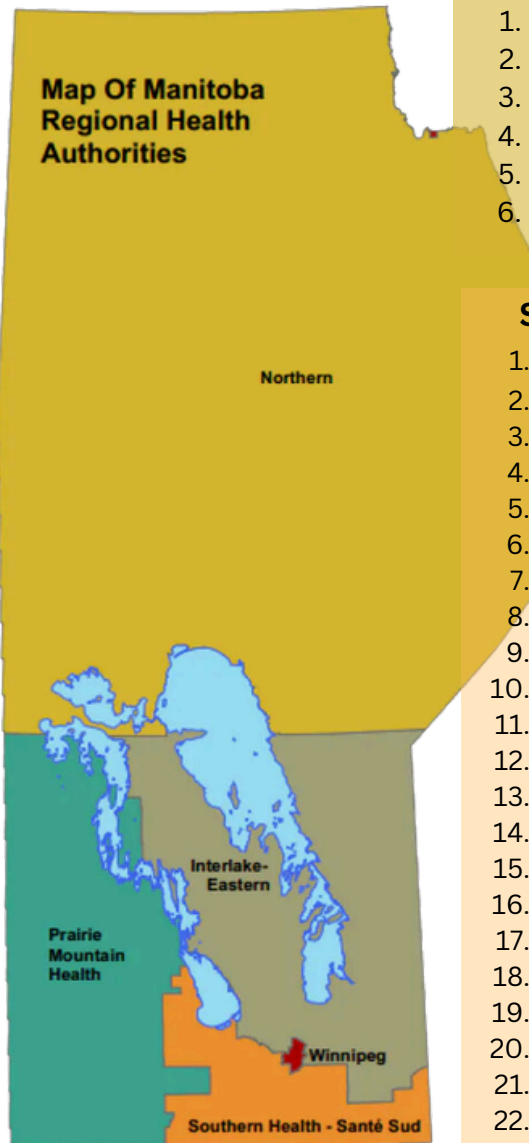

Manitoba's Age Friendly Municipalities

Prairie Mountain

1. Argyle, RM
2. Boissevain-Morton, Municipality
3. **Brandon, City**
4. Brenda-Waskada, Municipality
5. **Carberry, Town**
6. **Cartwright-Roblin, Municipality**
7. Clanwilliam-Erickson, Municipality
8. Dauphin, City
9. **Deloraine-Winchester, Municipality**
10. Ethelbert, Municipality
11. Gilbert Plains, Municipality
12. Glenboro-South Cypress, Municipality
13. Grandview, Municipality
14. Grassland, Municipality
15. **Hamiota, Municipality**
16. **Harrison Park, Municipality**
17. **Killarney-Turtle Mountain, Municipality**
18. Melita, Town
19. **Minitonas-Bowsman, Municipality**
20. Minnedosa, Town of
21. Neepawa, Town
22. **North Cypress Langford, Municipality**
23. Oakland-Wawanesa, Municipality
24. Pipestone, RM
25. **Prairie Lakes, RM**
26. Prairie View, RM
27. Riding Mountain West, RM
28. Roblin, Municipality
29. **Rosburn, Municipality**
30. **Russell-Binscarth, Municipality**
31. Ste. Rose, Municipality
32. Swan River, Town
33. Swan Valley West, Municipality
34. Two Borders, Municipality
35. Virden, Town
36. Wallace-Woodsworth, Municipality
37. Yellowhead, RM

Northern

1. Flin Flon, City
2. Gillam, Town
3. Snow Lake, Town
4. **The Pas, Town**
5. Thompson, City
6. Churchill, Town

Southern Health - Santé Sud

1. Carman, Town
2. De Salaberry, RM
3. **Dufferin, RM**
4. **Emerson-Franklin, Municipality**
5. Lorne, Municipality
6. Louise, Municipality
7. Macdonald, RM
8. **Morden, City**
9. Morris, RM
10. Morris, Town
11. **Norfolk Treherne, Municipality**
12. North Norfolk, Municipality
13. Piney, RM
14. **Portage la Prairie, City***
15. Rhineland, Municipality
16. Ritchot, RM
17. St-Pierre-Jolys, Village
18. Ste. Anne, RM
19. Ste. Anne, Town
20. St. Francois Xavier, RM
21. **Steinbach, City**
22. **Stuartburn, RM**
23. Tache, RM
24. Thompson, RM
25. **Victoria, RM**
26. **Westlake-Gladstone, Municipality**
27. **Winkler, City**