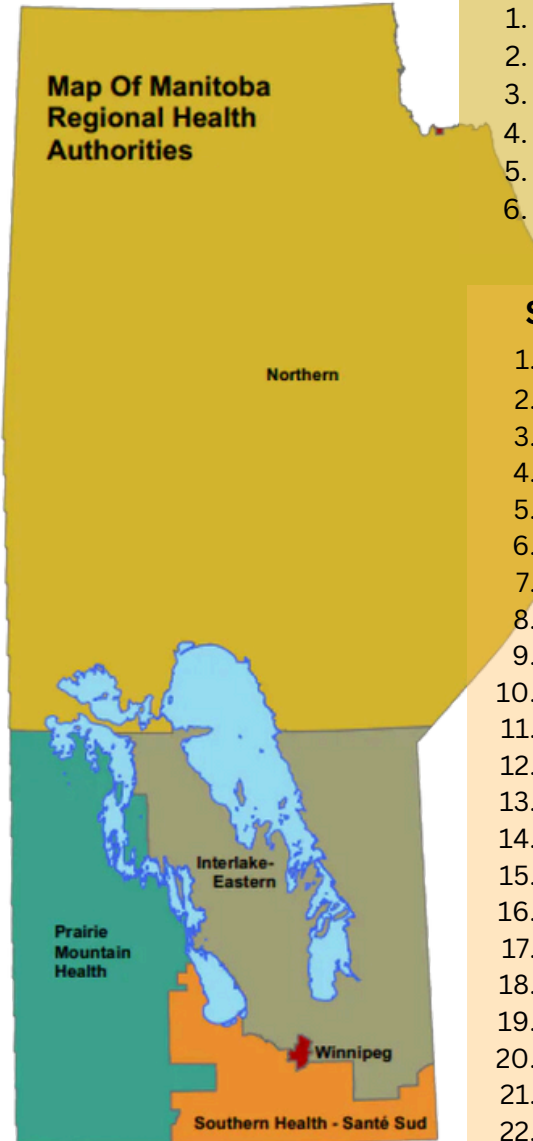

Manitoba's Age Friendly Communities

Prairie Mountain

1. **Argyle, RM**
2. Boissevain-Morton, Municipality
3. **Brandon, City**
4. Brenda-Waskada, Municipality
5. **Carberry, Town**
6. **Cartwright-Roblin, Municipality**
7. Clanwilliam-Erickson, Municipality
8. Dauphin, City
9. **Deloraine-Winchester, Municipality**
10. Ethelbert, Municipality
11. Gilbert Plains, Municipality
12. Glenboro-South Cypress, Municipality
13. Grandview, Municipality
14. Grassland, Municipality
15. **Hamiota, Municipality**
16. **Harrison Park, Municipality**
17. **Killarney-Turtle Mountain, Municipality**
18. Melita, Town
19. **Minitonas-Bowsman, Municipality**
20. Minnedosa, Town of
21. Neepawa, Town
22. **North Cypress Langford, Municipality**
23. Oakland-Wawanesa, Municipality
24. Pipestone, RM
25. **Prairie Lakes, RM**
26. Prairie View, RM
27. Riding Mountain West, RM
28. Roblin, Municipality
29. **Rosburn, Municipality**
30. **Russell-Binscarth, Municipality**
31. Ste. Rose, Municipality
32. Swan River, Town
33. Swan Valley West, Municipality
34. Two Borders, Municipality
35. Virden, Town
36. Wallace-Woodsworth, Municipality
37. Yellowhead, RM

Winnipeg

1. **Winnipeg, City**

Legend: **Milestone Community**

Northern

1. Flin Flon, City
2. Gillam, Town
3. Snow Lake, Town
4. **The Pas, Town**
5. Thompson, City
6. Churchill, Town

Southern Health - Santé Sud

Interlake Eastern

1. Alexander, RM
2. Arborg, Town
3. Armstrong, RM
4. **Beausejour, Town**
5. **Bifrost-Riverton, RM**
6. **Brokenhead, RM**
7. Coldwell, RM
8. **Dunnottar, Village**
9. **Gimli, RM**
10. Lac du Bonnet, Town
11. Lac du Bonnet, RM
12. **Pinawa, LGD**
13. Pine Dock, Northern Affairs
14. **Powerview-Pine Falls, Town**
15. Rockwood, RM
16. **Selkirk, City**
17. **Springfield, RM**
18. St. Andrews, RM
19. St. Clements, RM
20. **St. Laurent, RM**
21. **Stonewall, Town**
22. **Teulon, Town**
23. Victoria Beach, RM
24. West Interlake, Municipality
25. West St. Paul, RM
26. Whitemouth, RM
27. Winnipeg Beach, Town